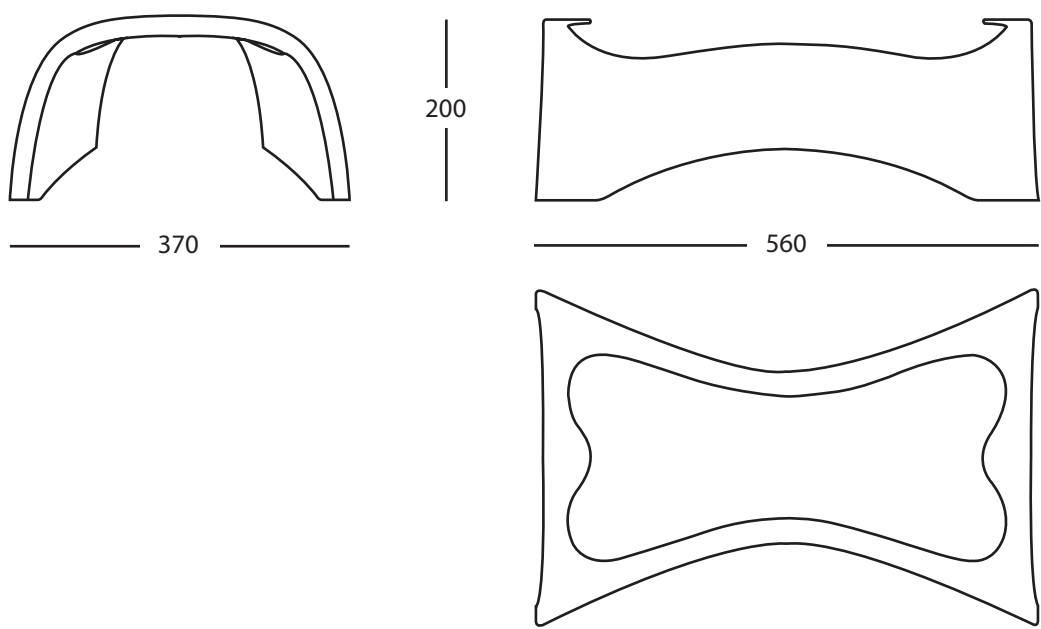

hing. **the bone stand**<sup>TM</sup>  
non-slip stand with removable bone bowl

the bone stand  
Measurements are in millimeters  
Copyright hingdesigns.com

For more information : [info@hingdesigns.com](mailto:info@hingdesigns.com)