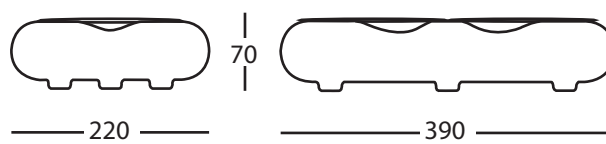

hing. **the bone bowl**[™]
non-slip dog feeder with removable bowls

medium

small

the bone bowl
Measurements are in millimeters
Copyright hingdesigns.com

For more information : info@hingdesigns.com